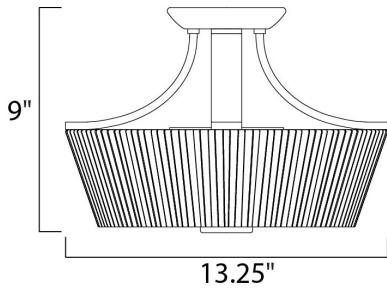

PRODUCT DESCRIPTION

The classic Finesse collection features sweeping oval tube arms that transition to sculptured fonts. The pleated glass shade in Dusty White or Frost shed a warm diffused light. The body is finished in Satin Nickel or Oil Rubbed Bronze.

MEASUREMENTS

DIMENSION : 13.25" L x 13.25" W x 9" H
 HANGING WEIGHT : 5.82 lb

LAMPING

INPUT VOLTAGE : 120V
 BULB : 3 x 60W Incandescent E26 Medium , 180W Total
 BULB INCLUDED : (Not Included)
 DIMMABLE : Yes

FINISHES OPTION

 Satin Nickel (SN)

GLASS

Frosted FT

MATERIAL

Steel, Glass

RATINGS

cULus
 Dry Location